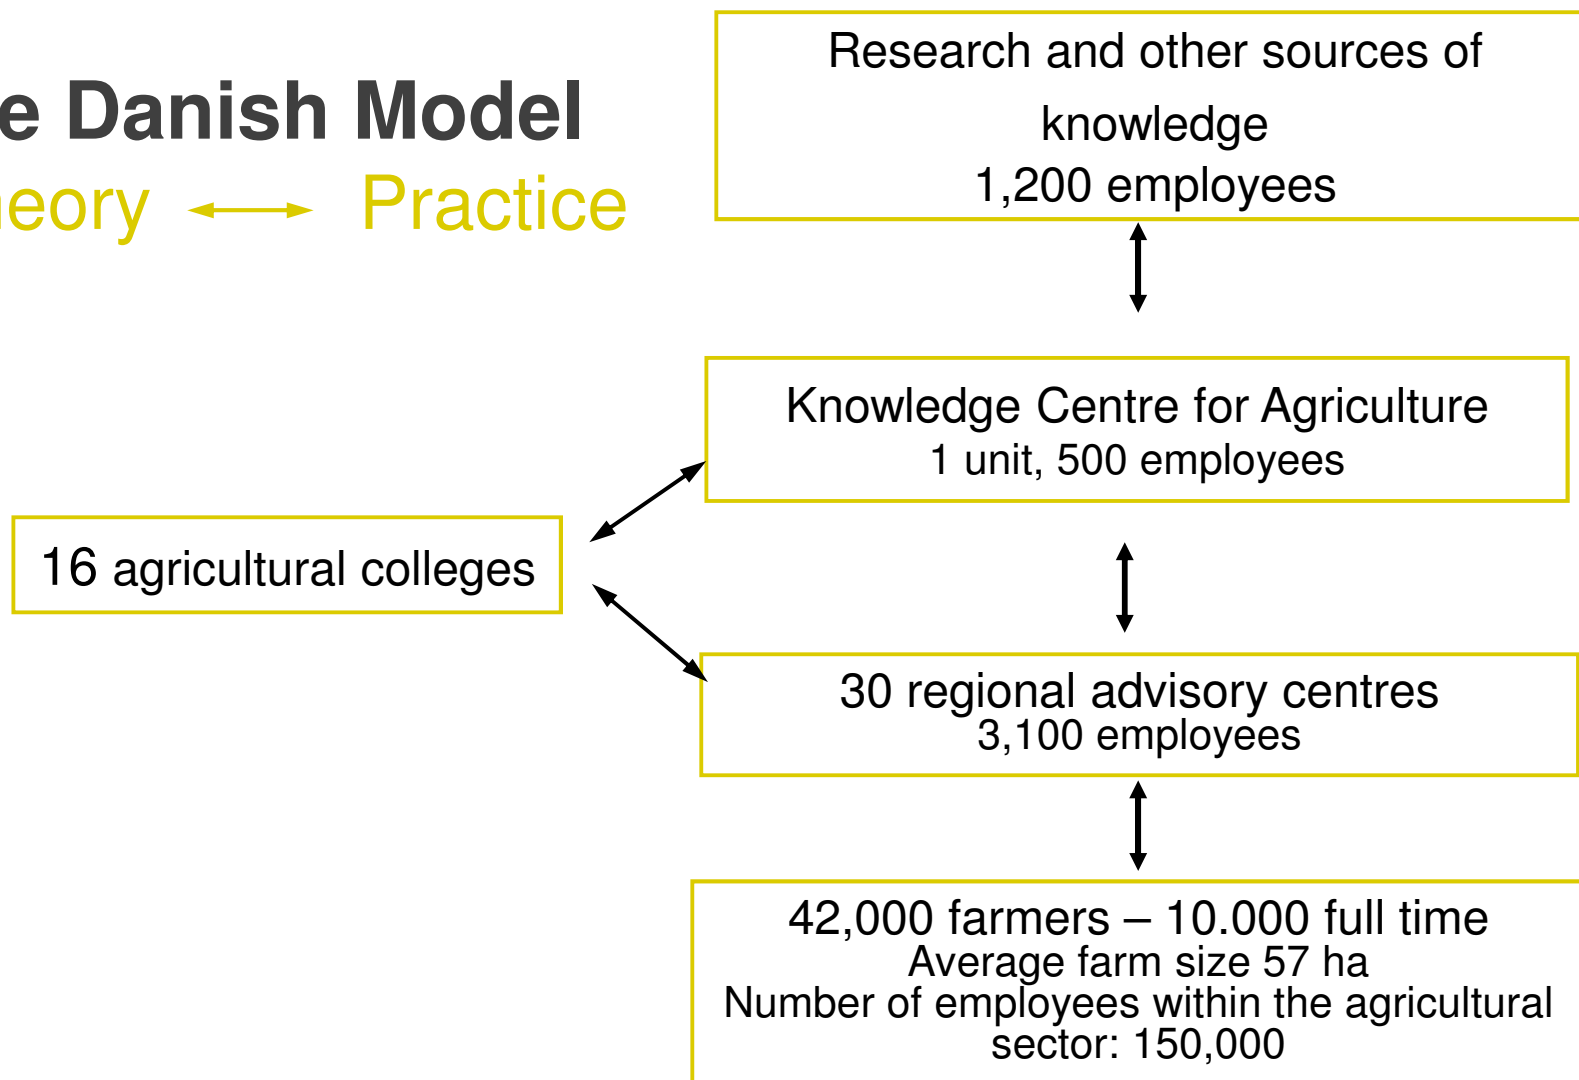

extension
2012 National
CONFERENCE *October 1-4*

Danish Agricultural Advisory Service

- Partnership
- 30 regional advisory companies and Knowledge Centre for Agriculture in Skejby
- 3,600 employees
- Turnover approx. \$ 400 million

The Danish Model

Theory ↔ Practice

DANISH AGRICULTURAL ADVISORY SERVICE

45,000 customers within agriculture, vegetables, fruit and other trades

- Knowledge transfer from global science, research and other sources of knowledge
- Advice on technologies for producing cattle, pigs, crops, poultry, vegetables and fruits, furs etc.
- Advice on strategic planning, economy, tax, HR, logistics etc.
- Innovation and development
- Tests, studies/demonstrations and projects
- Services – bookkeeping and accounting, auditing, advice on rules and regulations, databases, administration etc.