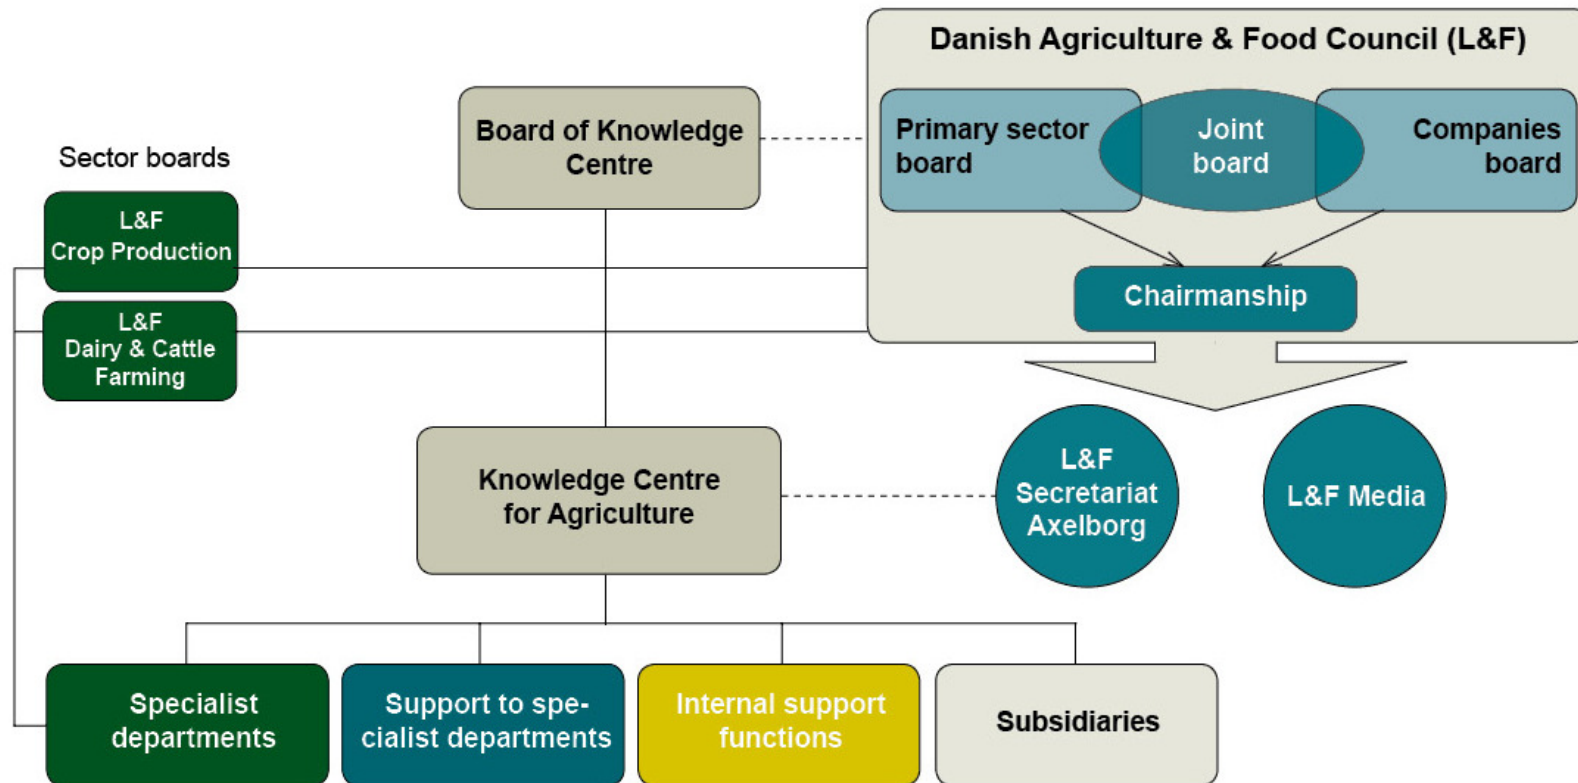

The Danish Model

Theory ↔ Practice

DANISH AGRICULTURAL ADVISORY SERVICE

45,000 customers within agriculture, vegetables, fruit and other trades

- Knowledge transfer from global science, research and other sources of knowledge
- Advice on technologies for producing cattle, pigs, crops, poultry, vegetables and fruits, furs etc.
- Advice on strategic planning, economy, tax, HR, logistics etc.
- Innovation and development
- Tests, studies/demonstrations and projects
- Services – bookkeeping and accounting, auditing, advice on rules and regulations, databases, administration etc.

Relations between DAAS and farmers

Farmers are:

- Owners
- Users
- Customers

Key words:

- Best and cheapest
- Impartiality
- Non-profit

Organisation of the Danish agricultural sector

Distribution of income, 2011

Total turnover:
EUR 79 million

AGRO FOOD» »PARK®

Cluster of knowledge
and competences for
food and agriculture

Knowledge Centre for Agriculture
500 knowledge employees

AgroTech
80 knowledge employees

Subsidiaries
100 knowledge employees

Koldkaergaard
Conference Centre

Vision

By 2020 Agro Food Park is one of five world leading centres of excellence for utilisation of knowledge and innovation within agriculture and food, with a specific focus on health.