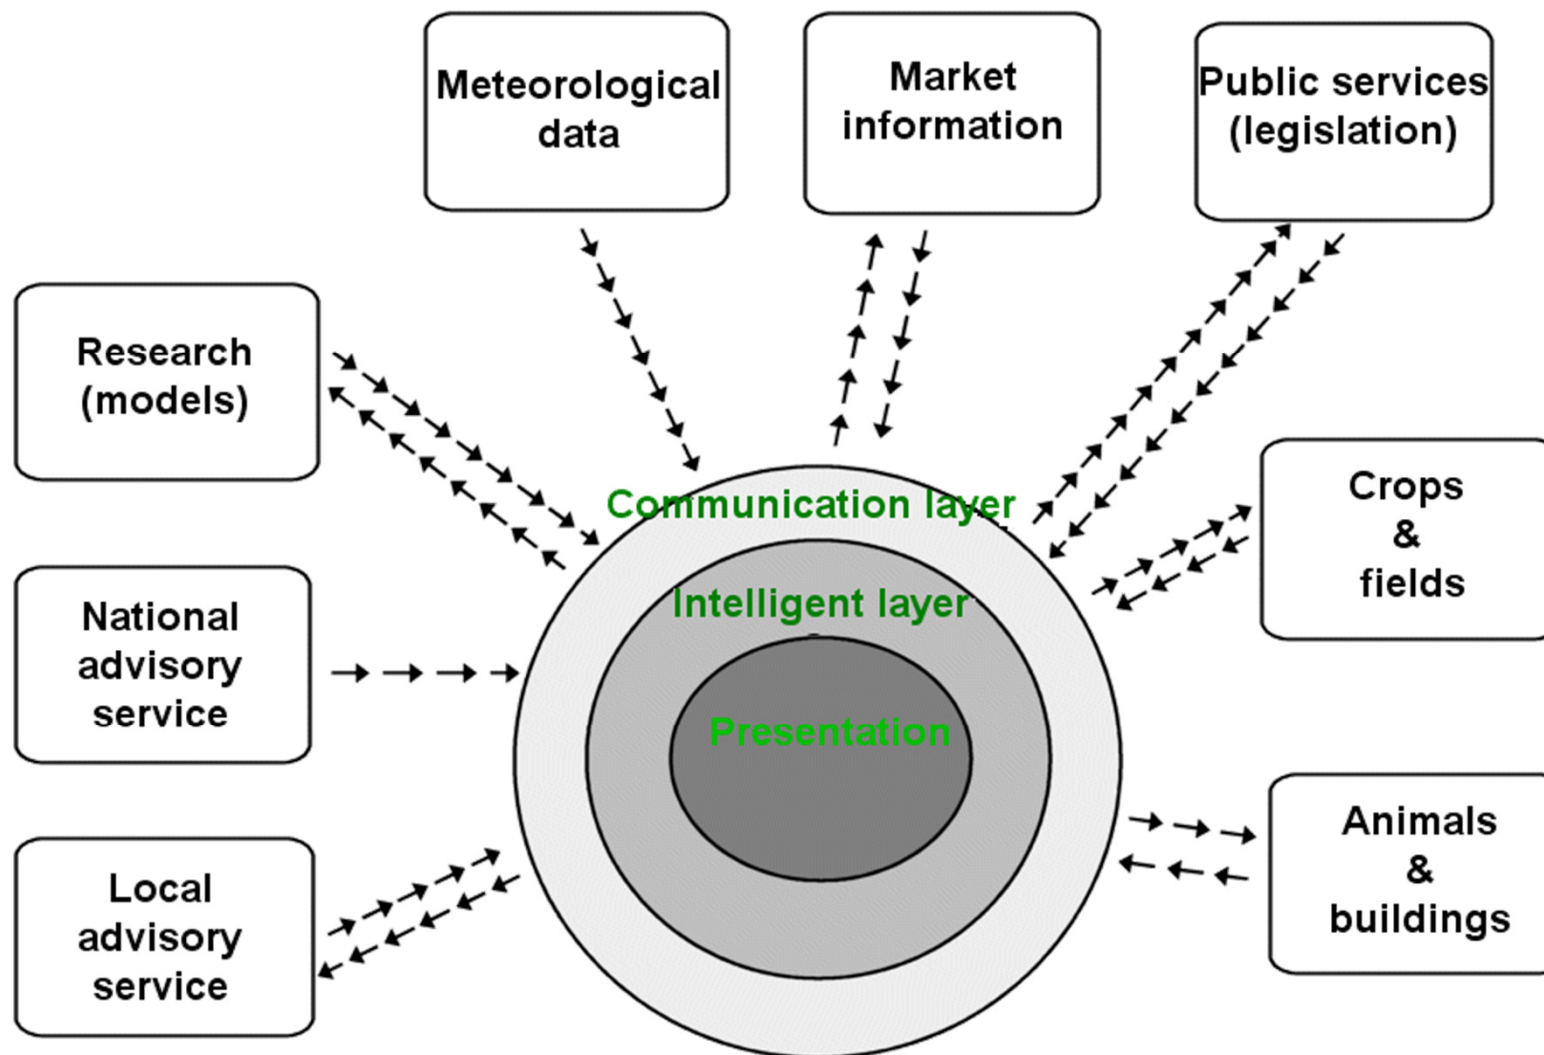

The answer: Landmand.dk developed by

- Danish Agriculture
- Danish Agricultural Advisory Service
- Danish Agriculture Media

2005 - 2011

Personalisation

- Selection of web parts (content, services),
- Customisation of web parts,
- Layout of page(s),
- Selection of navigation elements and customisation of these,
- Establishing single sign on (SSO) to other sites.

2005 - 2011

The farmer's virtual desk

User involvement: Valuing information and services

TILMELD DIG NYHEDER
FRA DANISH CROWN

» KLIK HER

DC NEWS

Log på

Log på