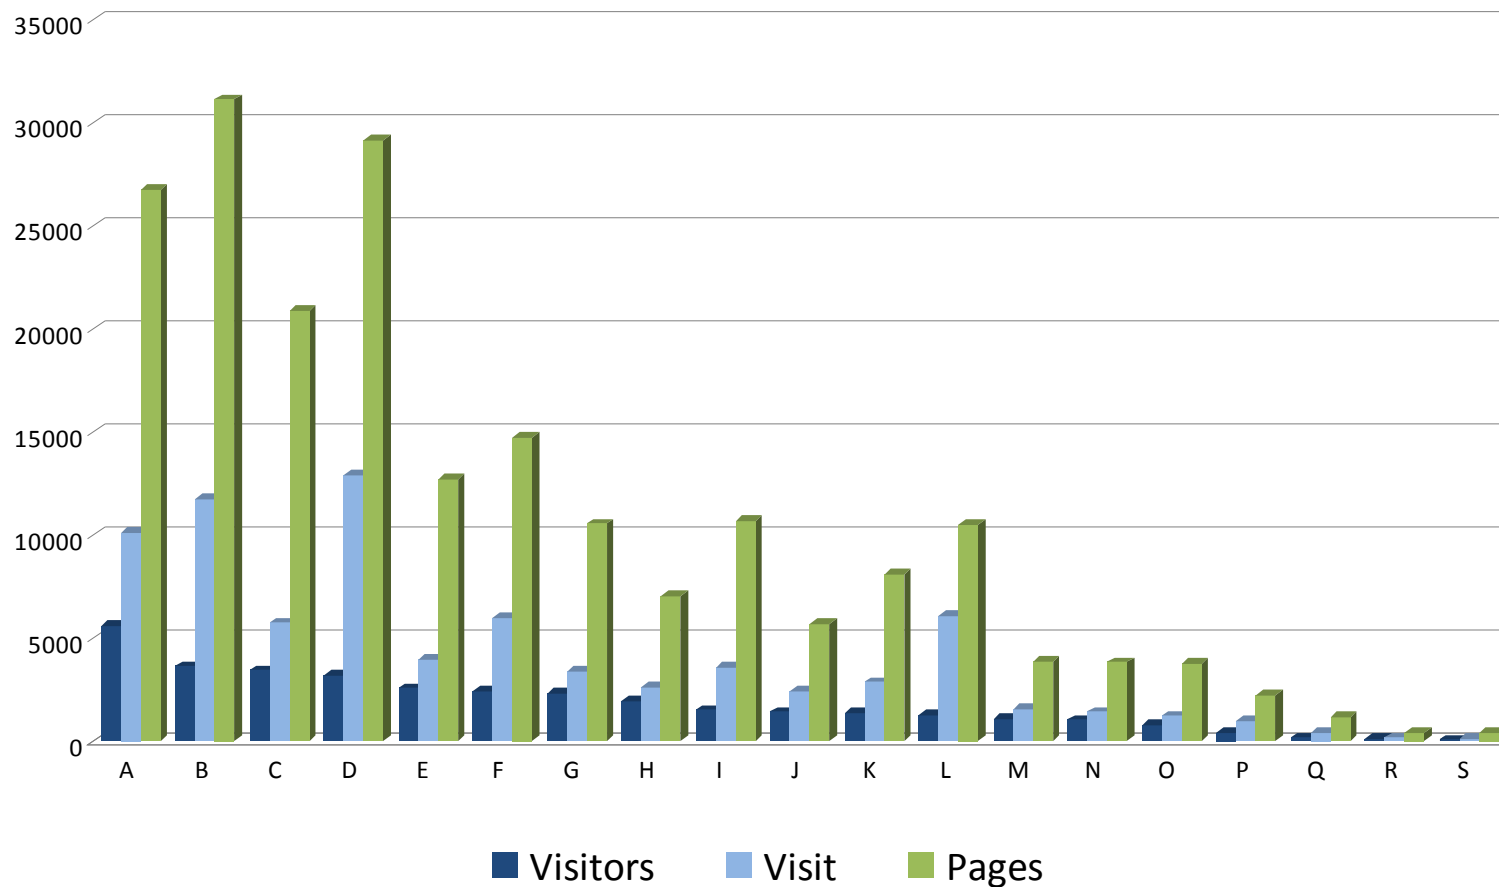

By 2020 Agro Food Park has about 3,000 employees.

DAAS to advisers:

www.landbrugsinfo.dk

DAAS to farmers:

www.landmand.dk

Local centre to farmers:

www.supportsitet.dk

DLBR.
DANSK
LANDBRUGSRÅDGIVNING

DLI CMS

76 sites on DLI CMS had in June 2011 more than

- 73.000 visitors
- 244.000 visits
- 617.000 pages shown

Use of sites of local advisory centres, June 2011

Knowledge dissemination : LandbrugsInfo

DLBR Videncentret LandbrugsInfo Landmand.dk IT produkter DLBR Intern