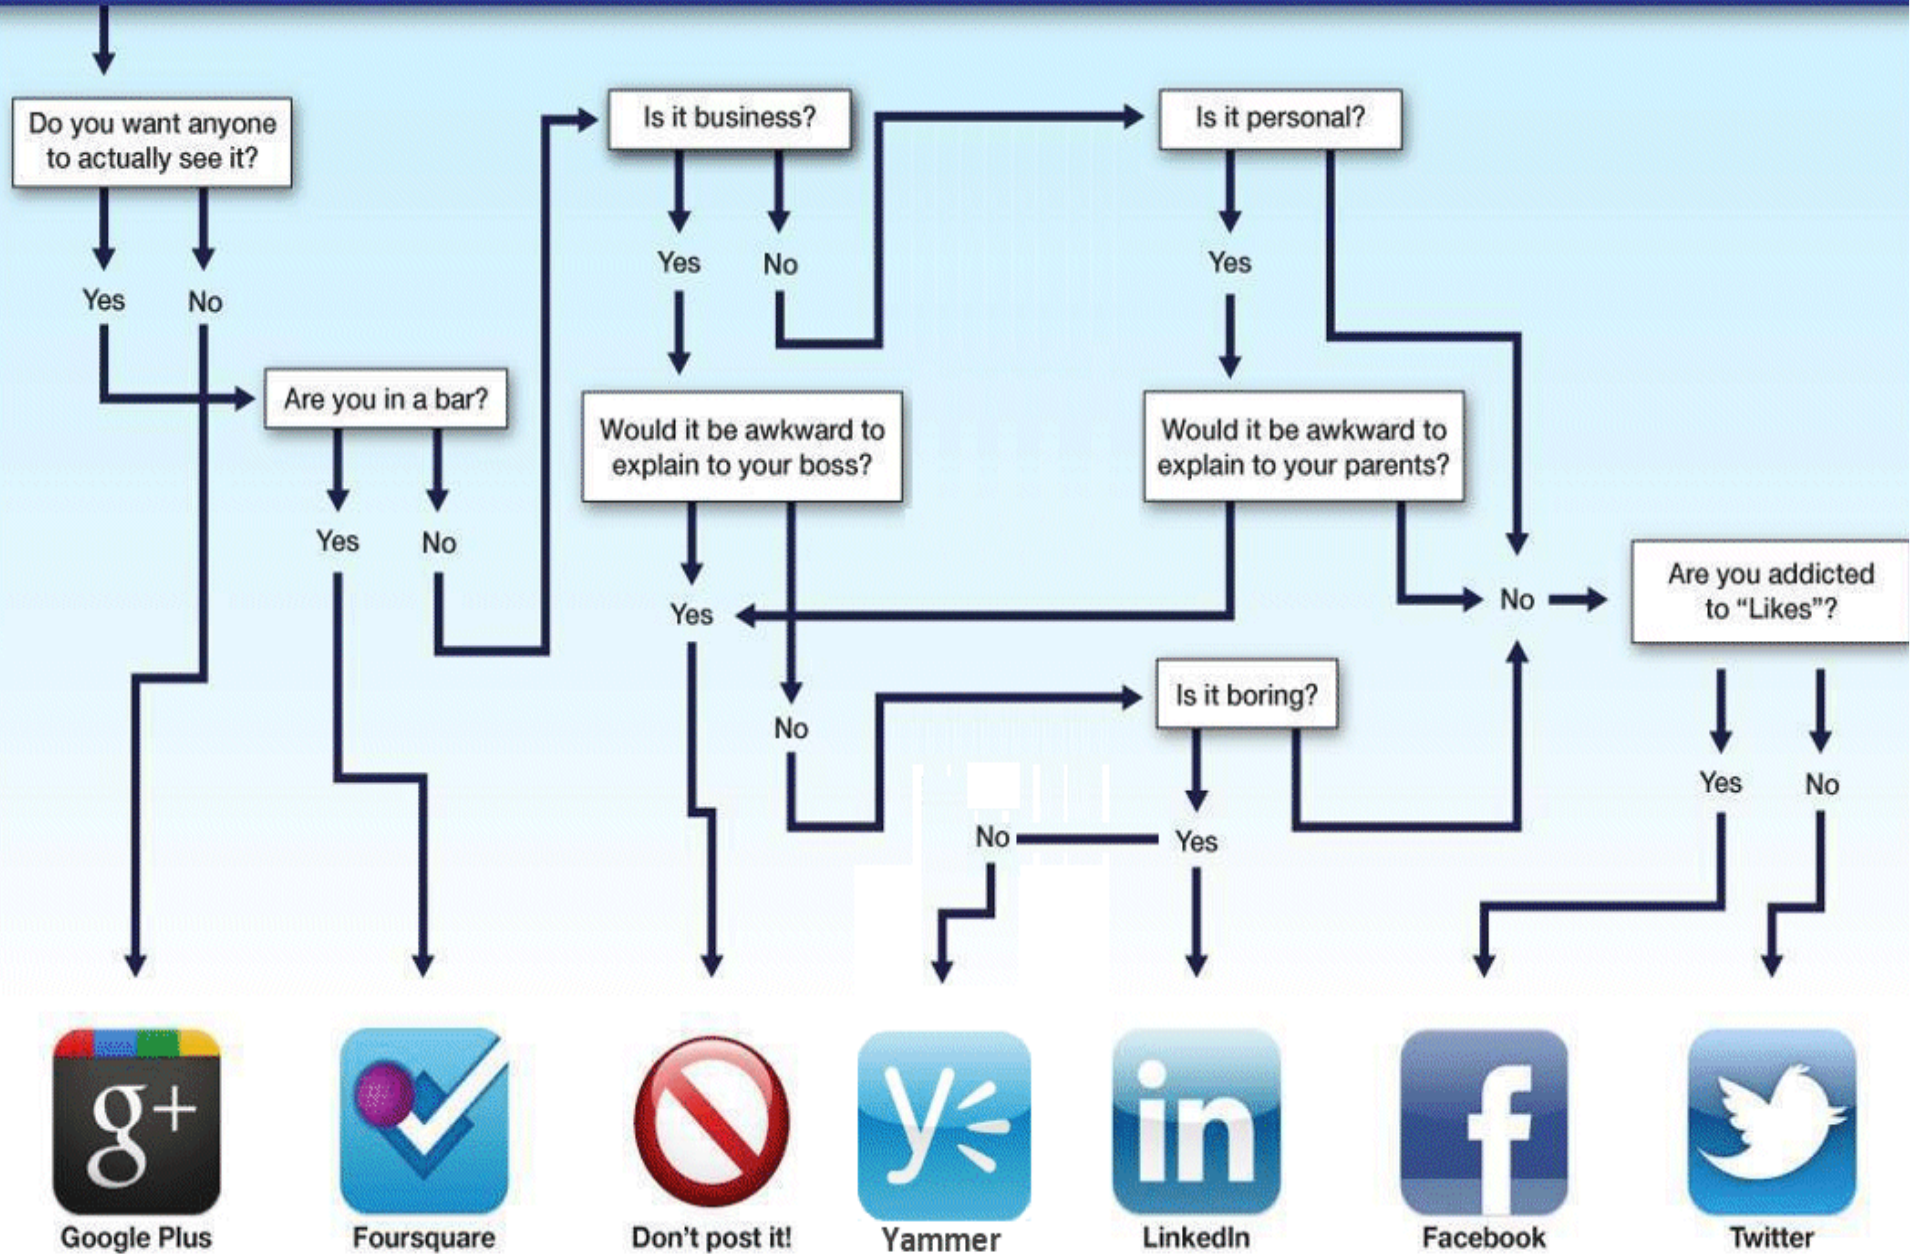

11:44 PM - 22 Mar 12 via HootSuite · Details

[← Reply](#) [↻ Retweet](#) [★ Favorite](#)

WestJet Airlines @WestJet

35m

@TractorView Sorry you're having problems checking in. Please give us a call at 1-888-WESTJET so we can help.

Gary Chambers @TractorView

14m

@WestJet will give you a call but all I really want is two seats together so my son does not fly alone for 4 hours to Ottawa

Where should you post your status?

EFITA / WCCA

2013