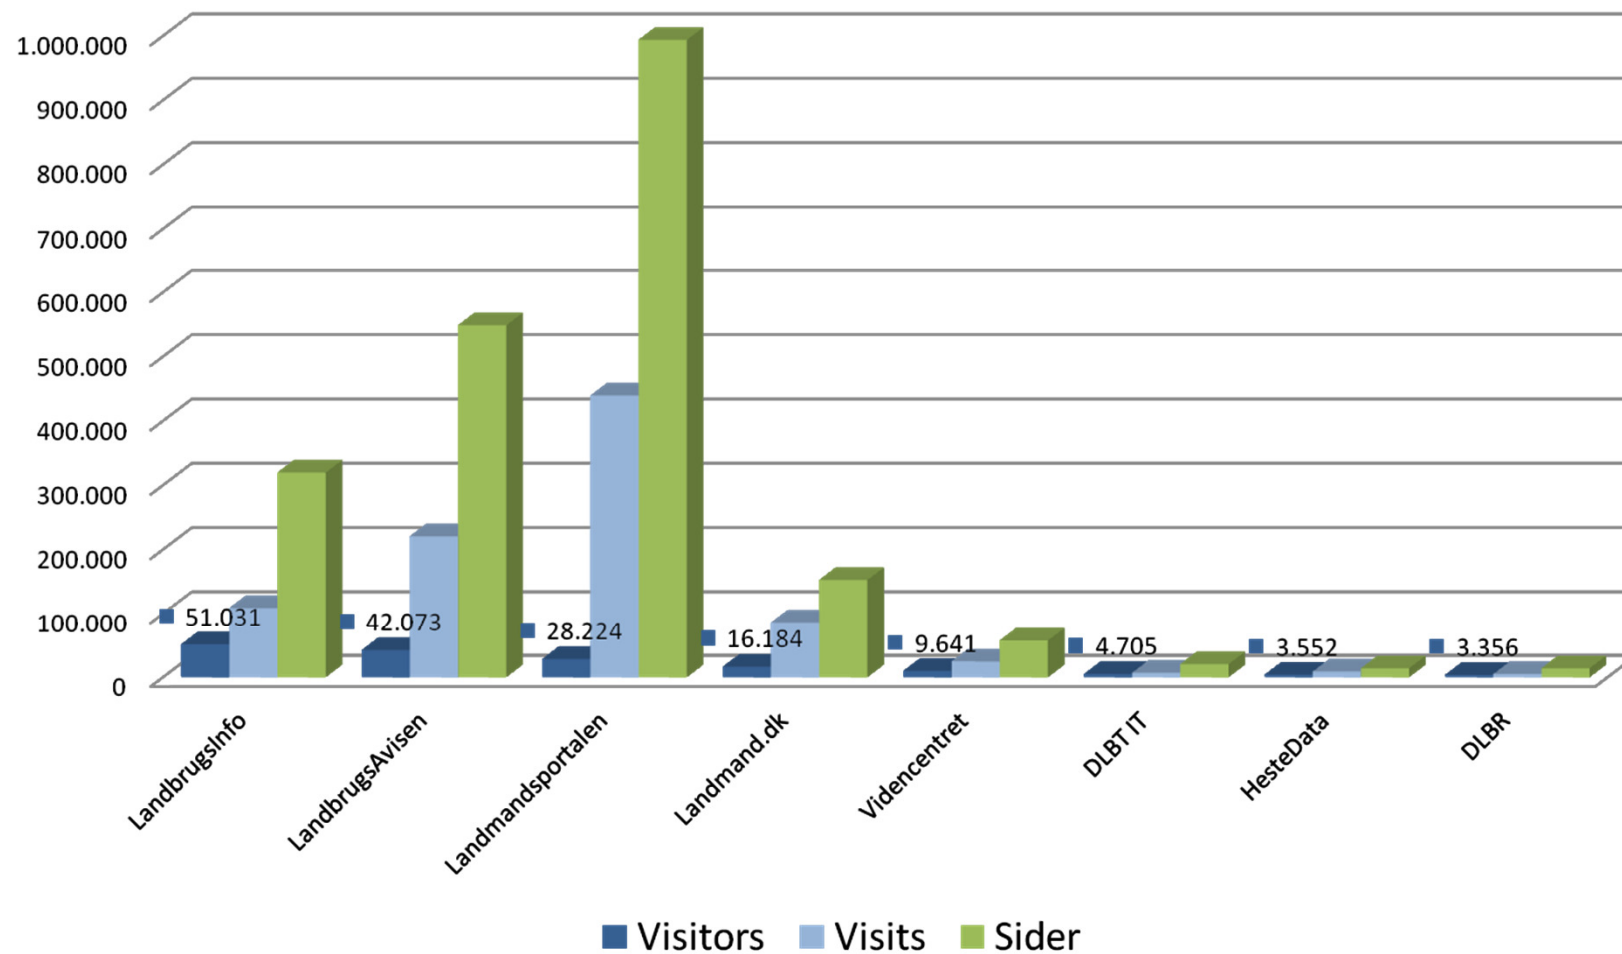

Use of major sites targeting farmers, June 2011

	Udgivelse	Besøgende	Besøg	Sidevisninger					
1	krak.dk	1.920.615	15.829.972	71.911.720	50	eksperten.dk	224.644	456.730	893.656
2	dmi.dk	1.741.942	24.096.032	89.375.687	51	ug.dk	220.324	509.985	4.146.873
3	dr.dk	1.612.061	16.132.681	61.606.339	52	fdm.dk	217.070	538.262	2.808.388
4	windowolive.dk	1.583.140	35.482.154	114.330.503	53	edbpriser.dk	210.744	729.804	4.961.648
5	tv2.dk	1.527.416	22.067.392	143.780.297	54	sondagsavisen.dk	210.742	3.584.093	39.788.260
6	ekstrabladet.dk	1.455.961	31.488.646	154.301.784	55	information.dk	209.560	893.228	2.726.732
7	msn.dk	1.335.463	29.485.465	75.935.179	56	nordjyske.dk	209.517	1.947.244	8.183.349
8	dba.dk	1.183.136	9.373.566	149.928.080	57	ifom.dk	206.572	579.925	3.063.202
9	bt.dk	1.133.626	18.938.551	88.010.566	58	billetlugen.dk	205.575	491.293	2.779.188
10	degulesider.dk	1.085.871	4.154.349	16.469.089	59	Total koncern	205.356	1.018.604	2.476.557
11	politiken.dk	786.718	10.395.516	38.131.367	60	qxl.dk	196.632	1.229.196	23.648.627
12	tdc.dk	725.589	8.614.560	61.246.447	61	avisen.dk	191.007	856.245	3.355.986
13	jp.dk	716.712	10.427.672	32.444.362	62	start.dk	180.416	399.745	1.668.443
14	rejseplanen.dk	699.352	2.704.241	12.390.140	63	boligportal.dk	173.442	986.779	10.852.250
15	jubii.dk	603.501	4.974.145	29.272.266	64	virke.dk	171.689	858.478	5.520.545
16	guloggratis.dk	576.753	4.604.909	82.178.452	65	travelmarket.dk	169.867	394.780	1.549.136
17	bazoom.dk	554.002	4.586.923	88.848.663	66	ju.dk	169.058	2.055.916	15.793.570
18	Windows_Live_Messenger	529.425	25.163.713	31.917.243	67	min-mave.dk	167.143	903.712	9.236.563
19	epn.dk	521.521	4.136.902	9.879.414	68	jobzonen.dk	166.531	497.309	3.231.954
20	berlingske.dk	520.998	4.769.004	14.813.148	69	Total, VFL	164.943	912.735	2.160.488
21	sporten.dk	512.794	4.081.069	17.299.029	70	24timer.dk	162.209	366.199	1.867.675
22	euroinvestor.dk	507.620	3.863.469	31.175.429	145	disney.dk	51.071	138.409	997.777
23	dk-kogebogen.dk	483.872	1.295.998	8.597.225	146	LandbrugsInfo	51.031	108.606	319.430
24	pricerunner.dk	449.297	1.117.109	4.857.892	147	infosport.dk	50.764	242.496	2.002.135
25	denstoredanske.dk	440.733	1.191.055	2.616.669	148	folketinget.dk	50.533	148.585	802.602
26	bilbasen.dk	430.325	2.232.802	39.848.853	149	bobedre.dk	50.376	109.517	875.717
27	kelkoo.dk	423.977	870.047	2.055.516	165	samvirke.dk	42.328	95.974	543.864
28	netdoktor.dk	409.978	921.317	3.051.345	166	voresborn.dk	42.267	105.820	766.562
29	gonews.dk	395.467	2.184.334	5.860.459	167	LandbrugsAvisen	42.073	220.447	548.407
30	eniro.dk	380.417	1.941.566	9.057.892	168	mtv.dk	41.920	97.834	571.358