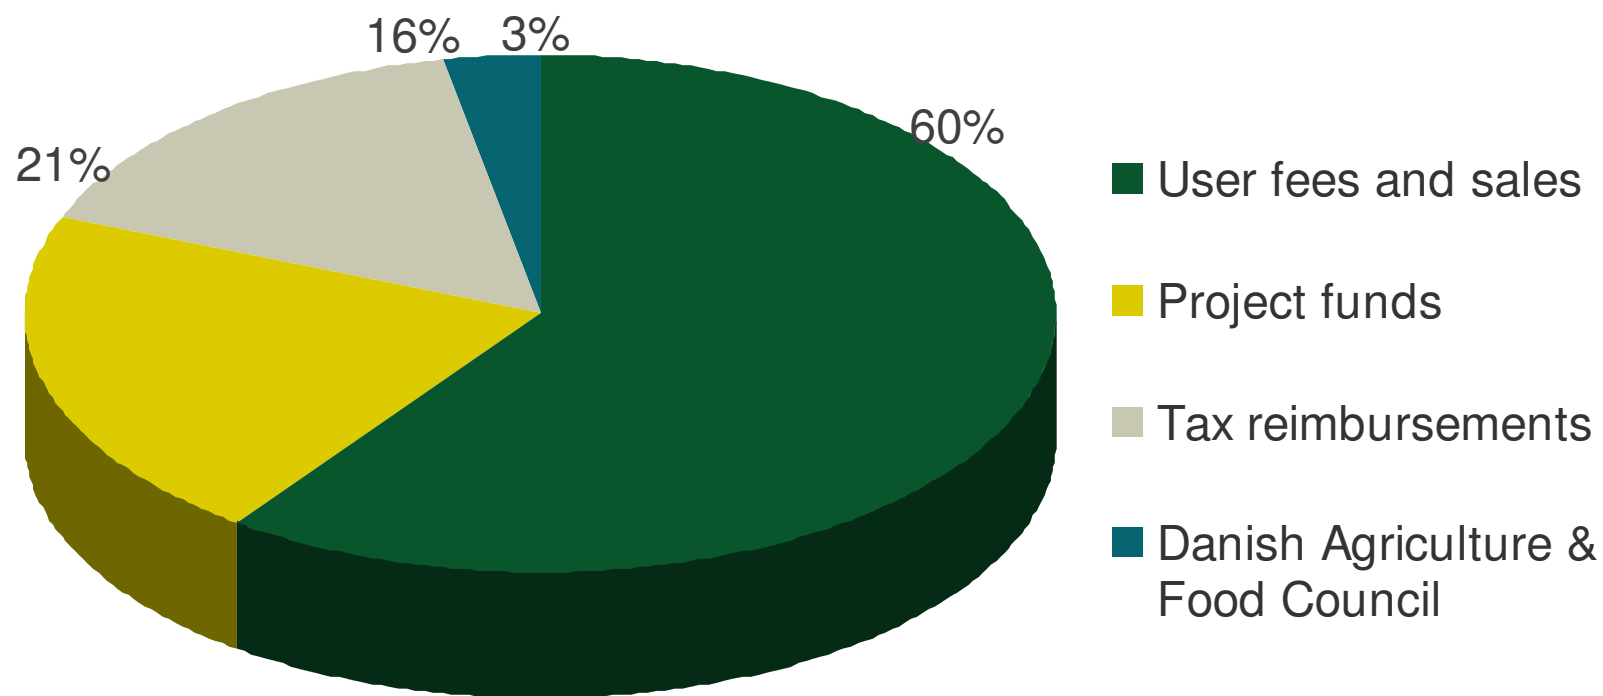

Relations between DAAS and farmers

Farmers are:

- Owners
- Users
- Customers

Key words:

- Best and cheapest
- Impartiality
- Non-profit

Organisation of the Danish agricultural sector

Distribution of income, 2011

Total turnover:
EUR 79 million

AGRO FOOD» »PARK®

Cluster of knowledge
and competences for
food and agriculture

Knowledge Centre for Agriculture
500 knowledge employees

AgroTech
80 knowledge employees

Subsidiaries
100 knowledge employees