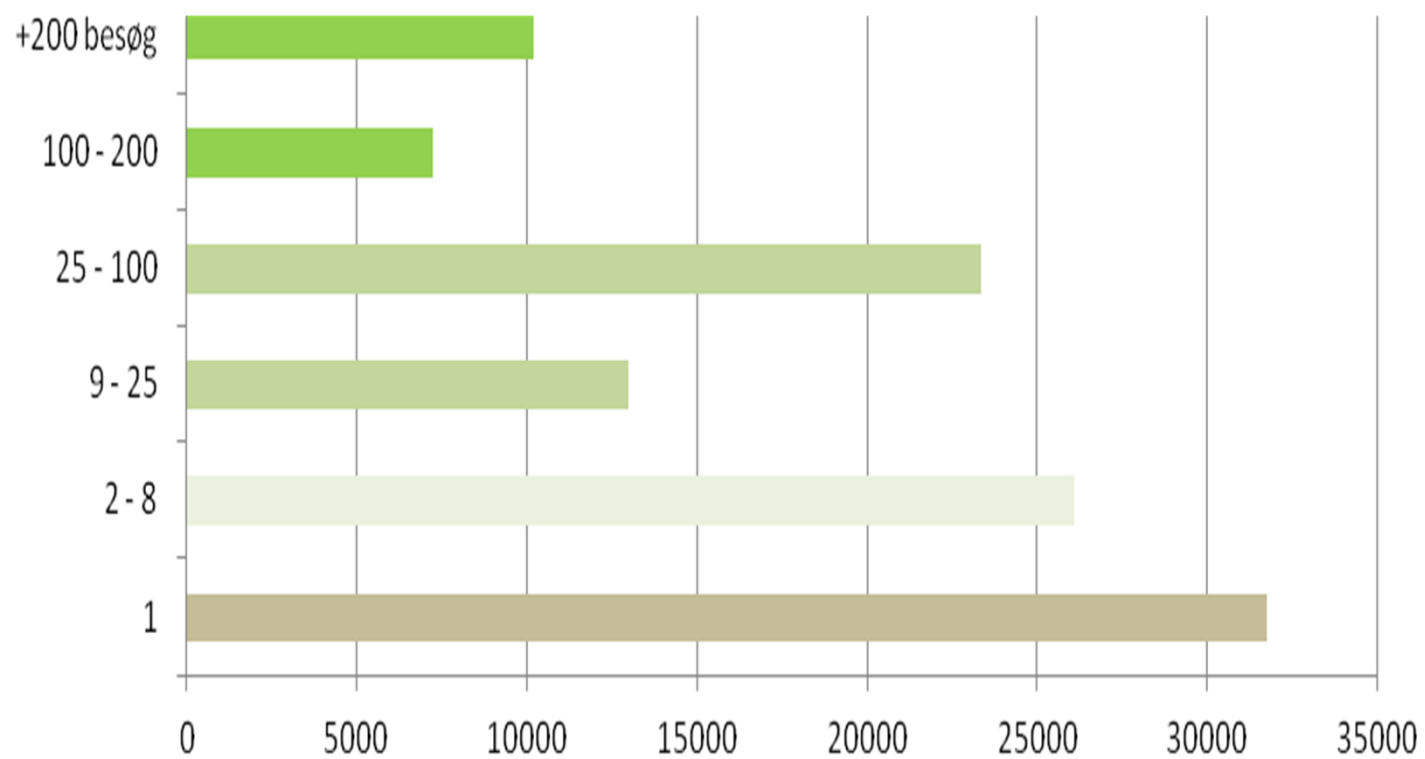

Loyal users – number of visits before August 2012